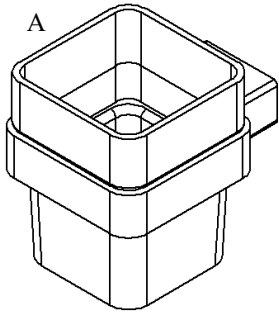

Exhilarating by Design

Volkano Cinder Glass Tumbler Installation Guide

Code: V3553, V3554, V3555

Parts Included	QTY
A - Glass Tumbler	1
B - Screw	2
C - Set Screw	1
D - Allen Key	1
E - Bracket	1

Model #	Description	Finish	Weight (lb)	WxHxD (mm)	WxHxD (Inches)	Metal Type
V3553	Cinder Glass Tumbler	Chrome	1.2	72 x 86 x 97	3 x 3.5 x 4	Brass
V3554	Cinder Glass Tumbler	Brushed Nickel	1.2	72 x 86 x 97	3 x 3.5 x 4	Brass
V3555	Cinder Glass Tumbler	Matte Black	1.2	72 x 86 x 97	3 x 3.5 x 4	Brass